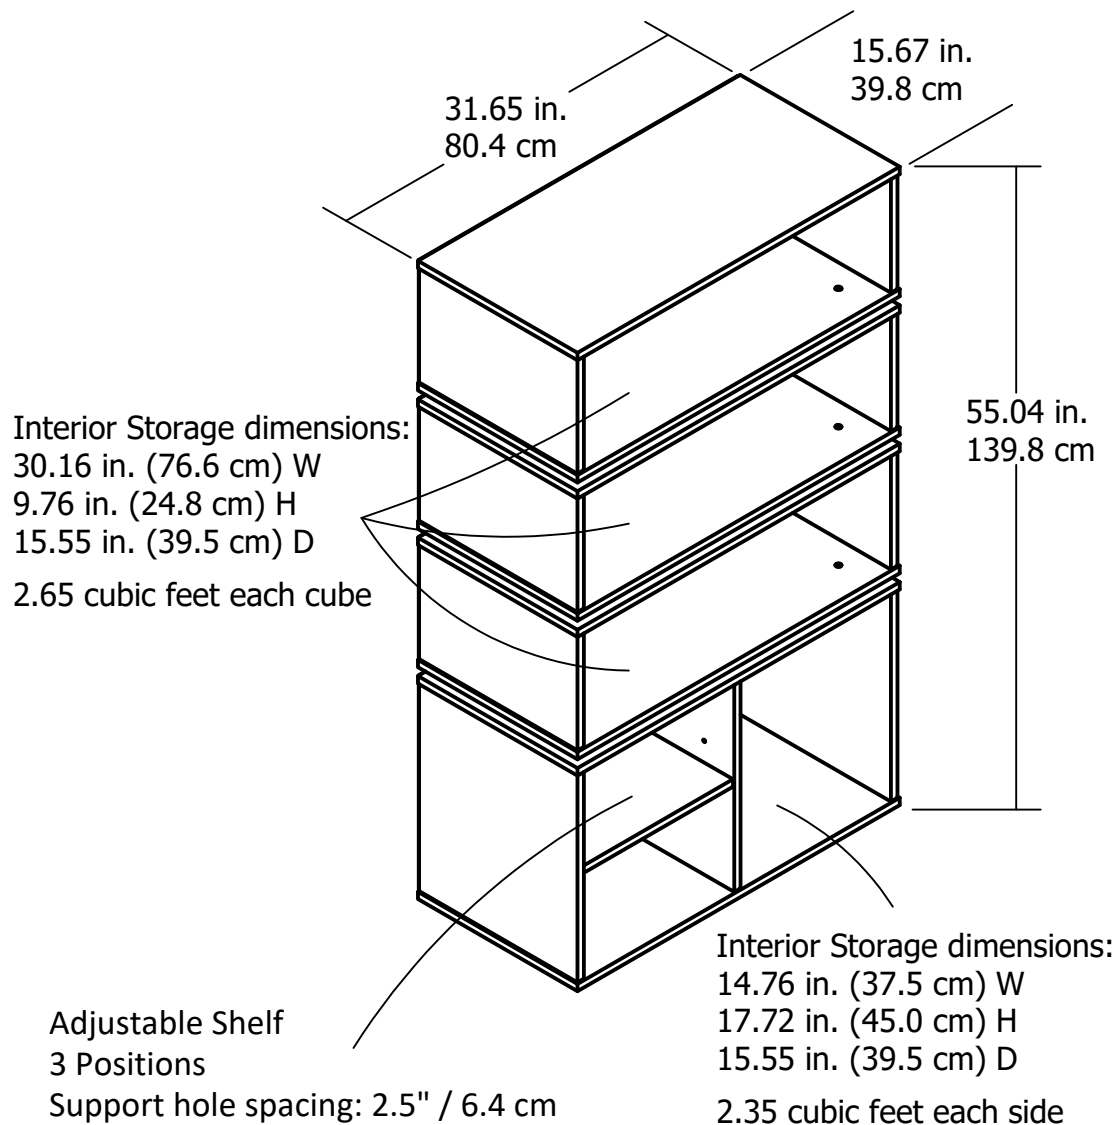

# 8162

Wood Breakdown: 94%  
Total storage: 12.65 cubic feet

Overall Product Size:  
31.65"W x 15.67"D x 55.04"H  
80.4cm W x 39.8cm D x 139.8cm H

Maximum Weight Capacities  
Unit Weight: 126 lbs. (57.2 kg)