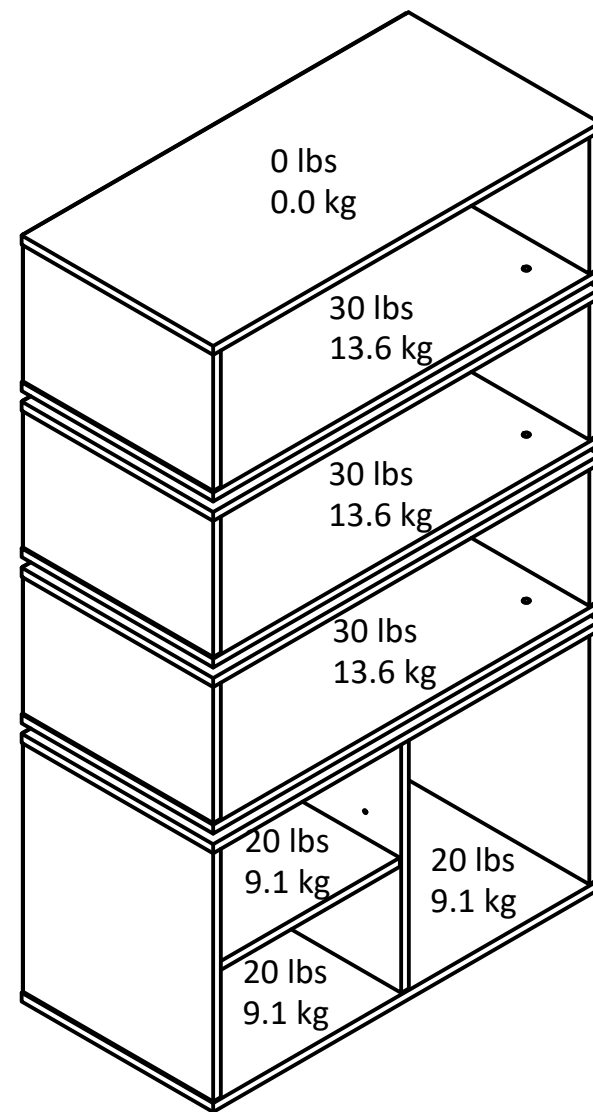

# 8162

Wood Breakdown: 94%  
Total storage: 12.65 cubic feet

Overall Product Size:  
31.65"W x 15.67"D x 55.04"H  
80.4cm W x 39.8cm D x 139.8cm H

Maximum Weight Capacities  
Unit Weight: 126 lbs. (57.2 kg)